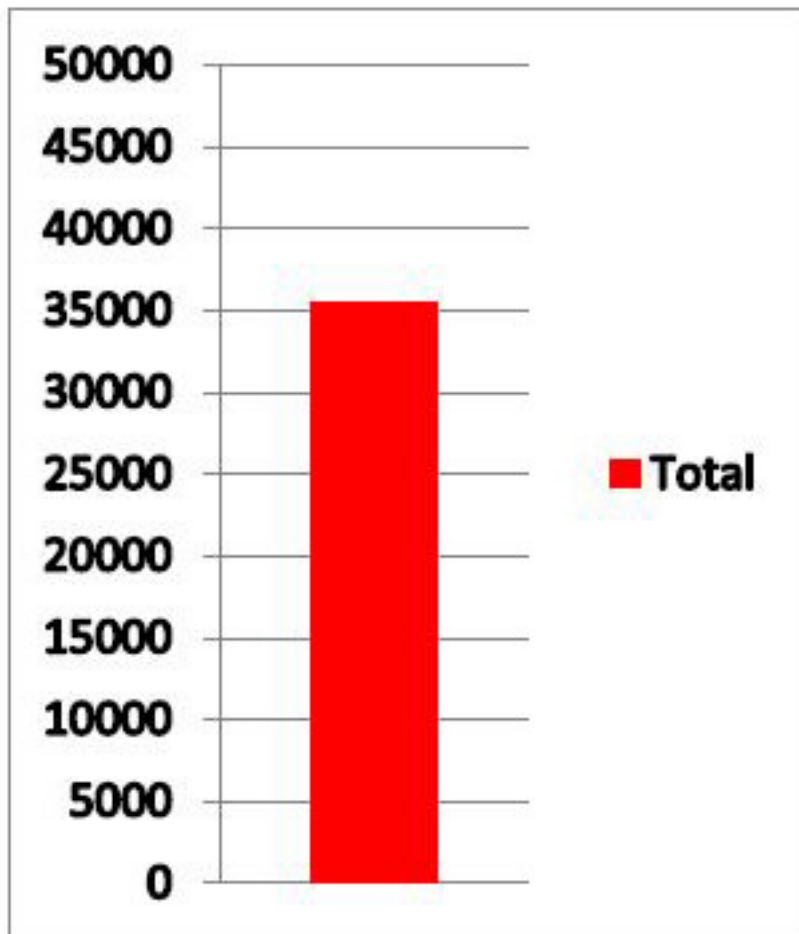

Dear Friends,

I received news this past week that a new outbreak of violence occurred some 25 miles north of Beni (see article on p. 2 with details and some background information on the situation in this region of the Congo). After a brief lull, it appears that rebel factions have re-mobilized and have set out to re-install their reign of terror in the area.

Thousands of internal migrants seek refuge in Beni as a result of regional conflict

Donations can be sent to:

**The Assumptionists
Attn: Beni School Project
330 Market Street
Brighton, MA 02135**

Total as of October 17, 2015