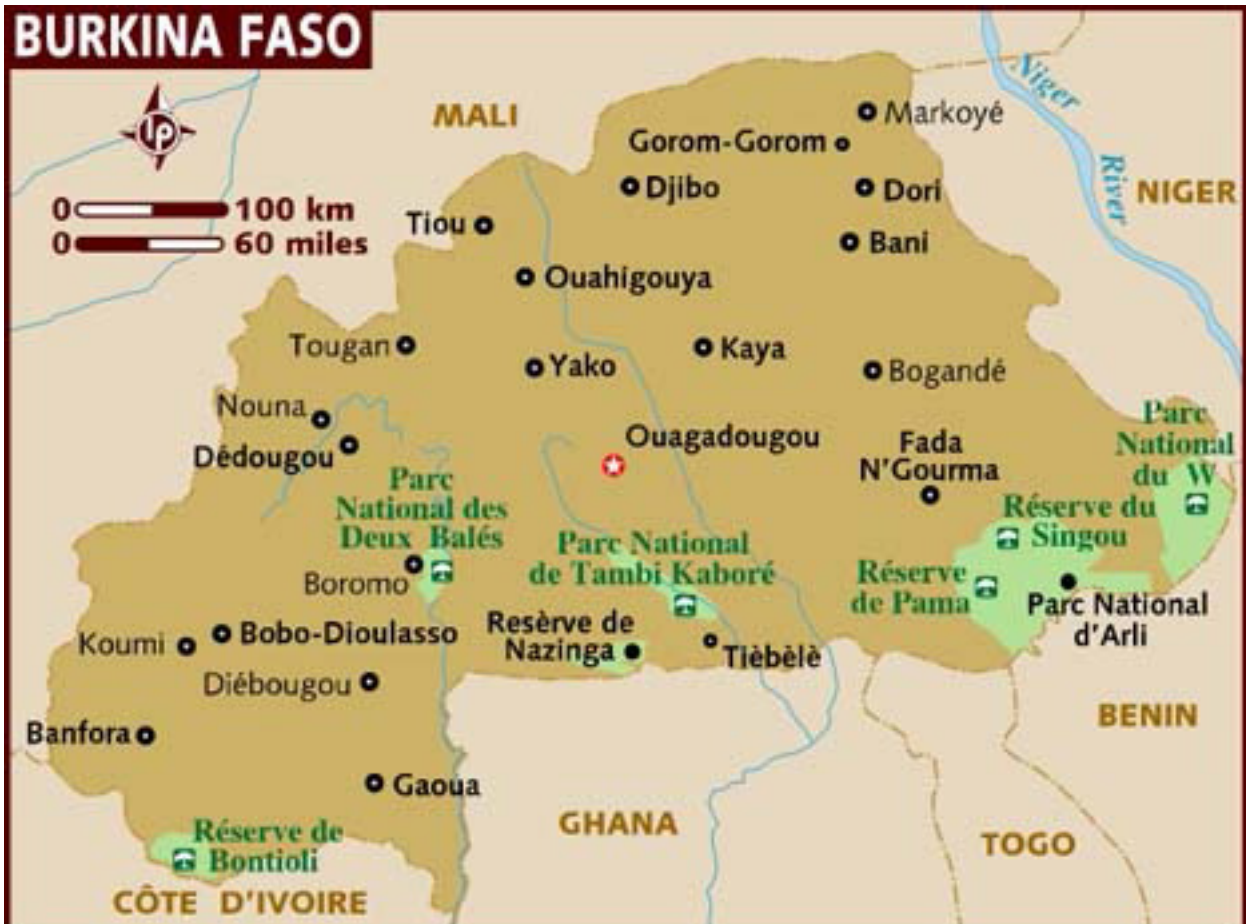

In 2011 when the masculine branch of the Assumption Family established a formation community in Ougadougou, the capital of Burkina Faso, it became only the fourth country in the world where all five branches of the Family are found (France, the Democratic Republic of the Congo, and Vietnam being the other three). The first to arrive, in 1965, the Religious of the Assumption run two schools there as well as a formation house.