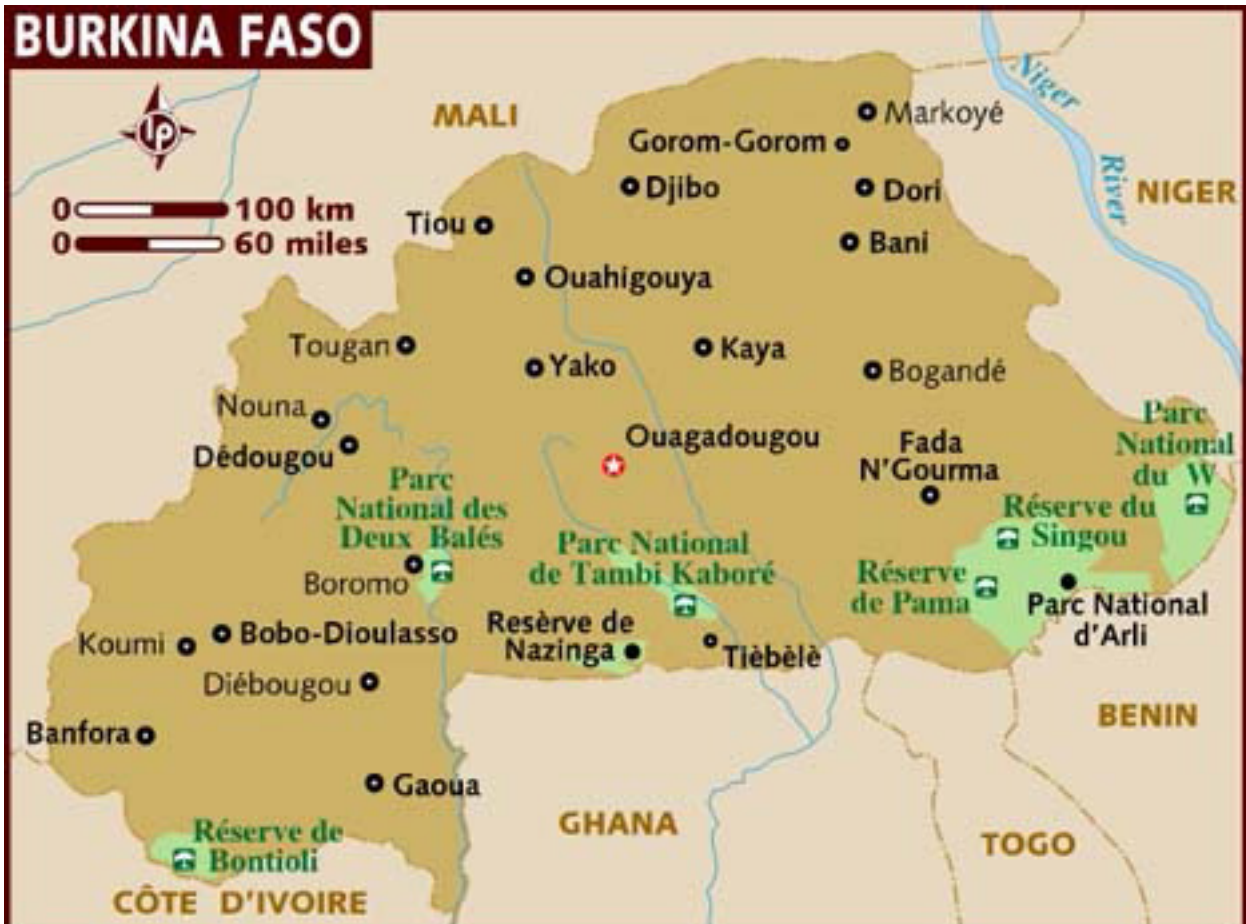

In 2011 when the masculine branch of the Assumption Family established a formation community in Ougadougou, the capital of Burkina Faso, it became only the fourth country in the world where all five branches of the Family are found (France, the Democratic Republic of the Congo, and Vietnam being the other three). The first to arrive, in 1965, the Religious of the Assumption run two schools there as well as a formation house.

centered 35 years later. The 2000s in the rest of the world and staff

Our Assumption Family which has a broad diversity, together contributes to the heritage of the city and